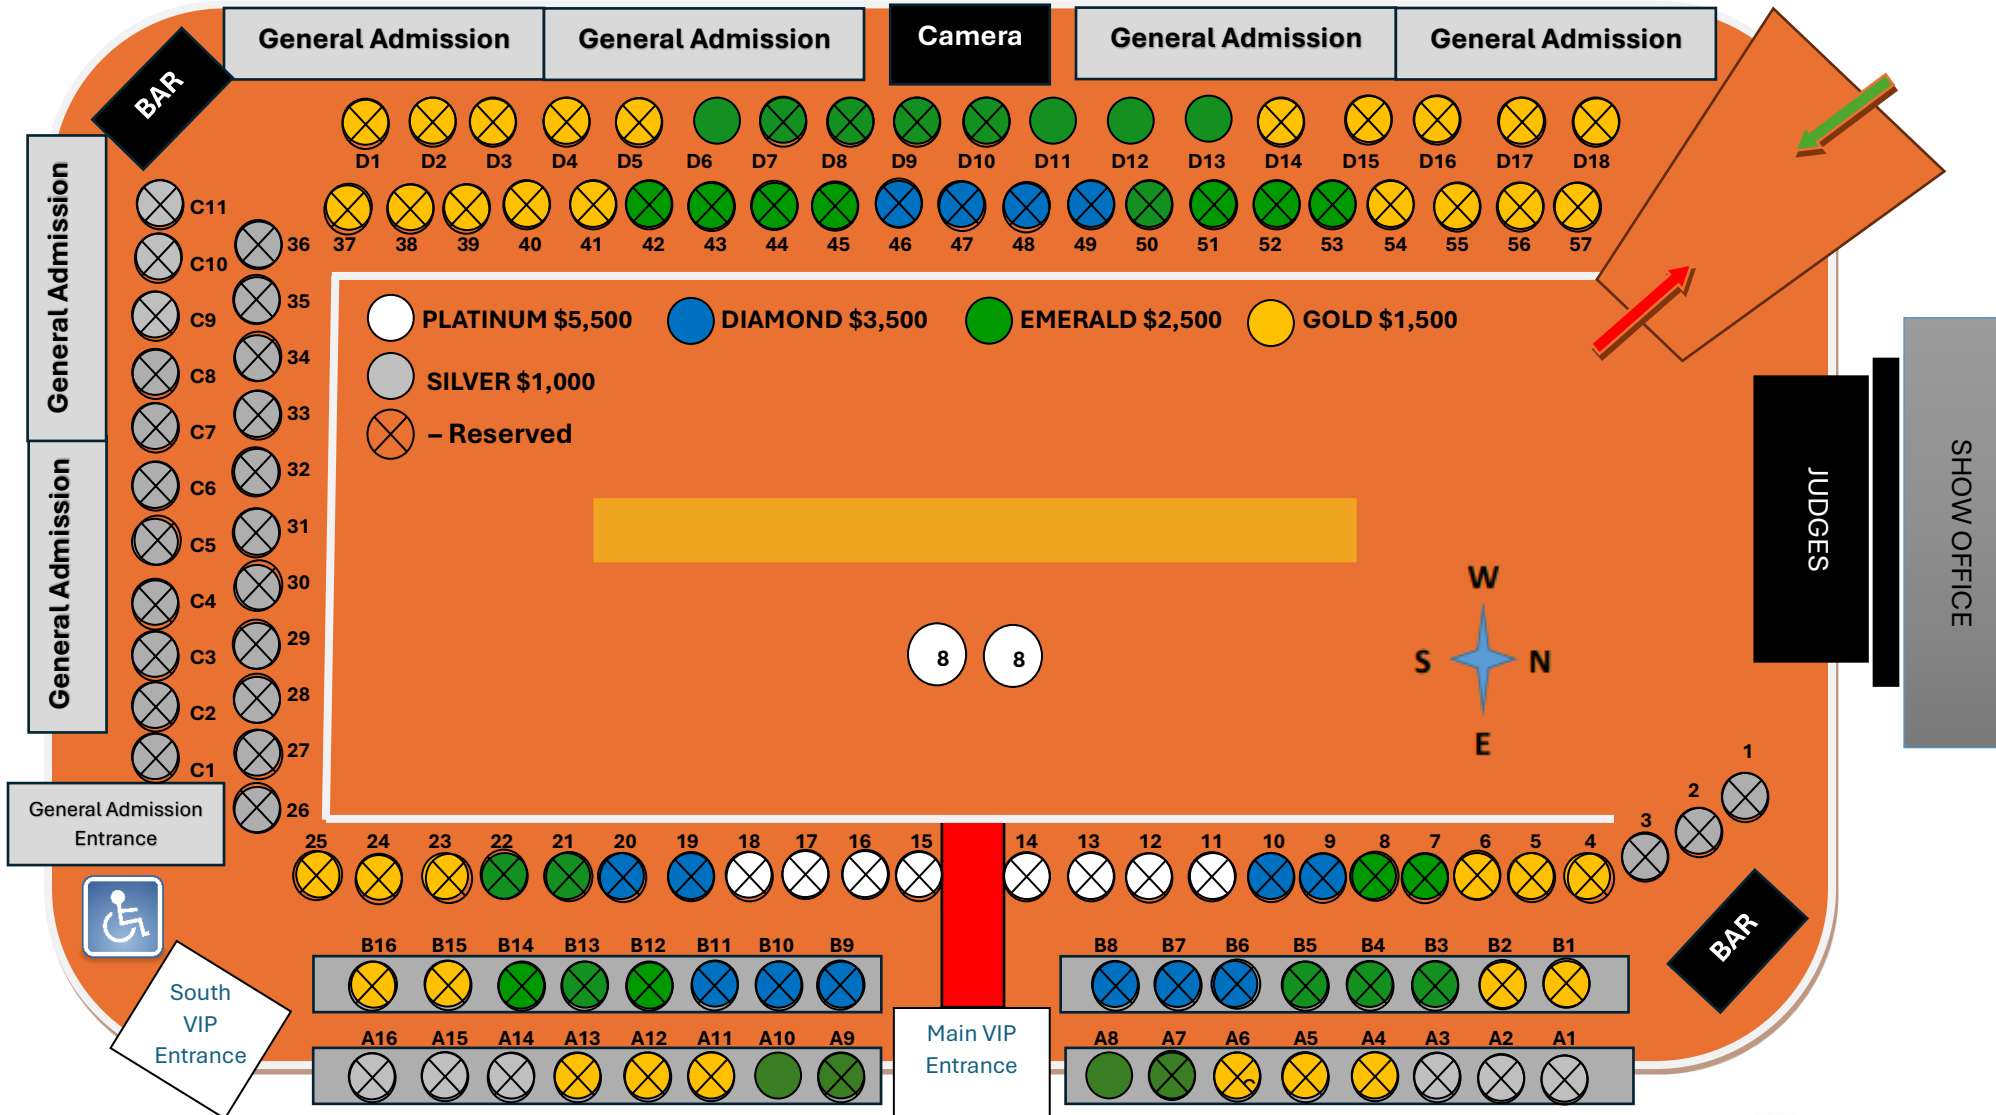

SPECTRUM²⁰ INTERNATIONAL²⁵

LAKE SIDE

Table Layout is for reference only. Table availability is not depicted. All requests should include preferences. All requests will be taken into consideration, subject to availability. Table Location may have a slight variation and are subject to change without notice.