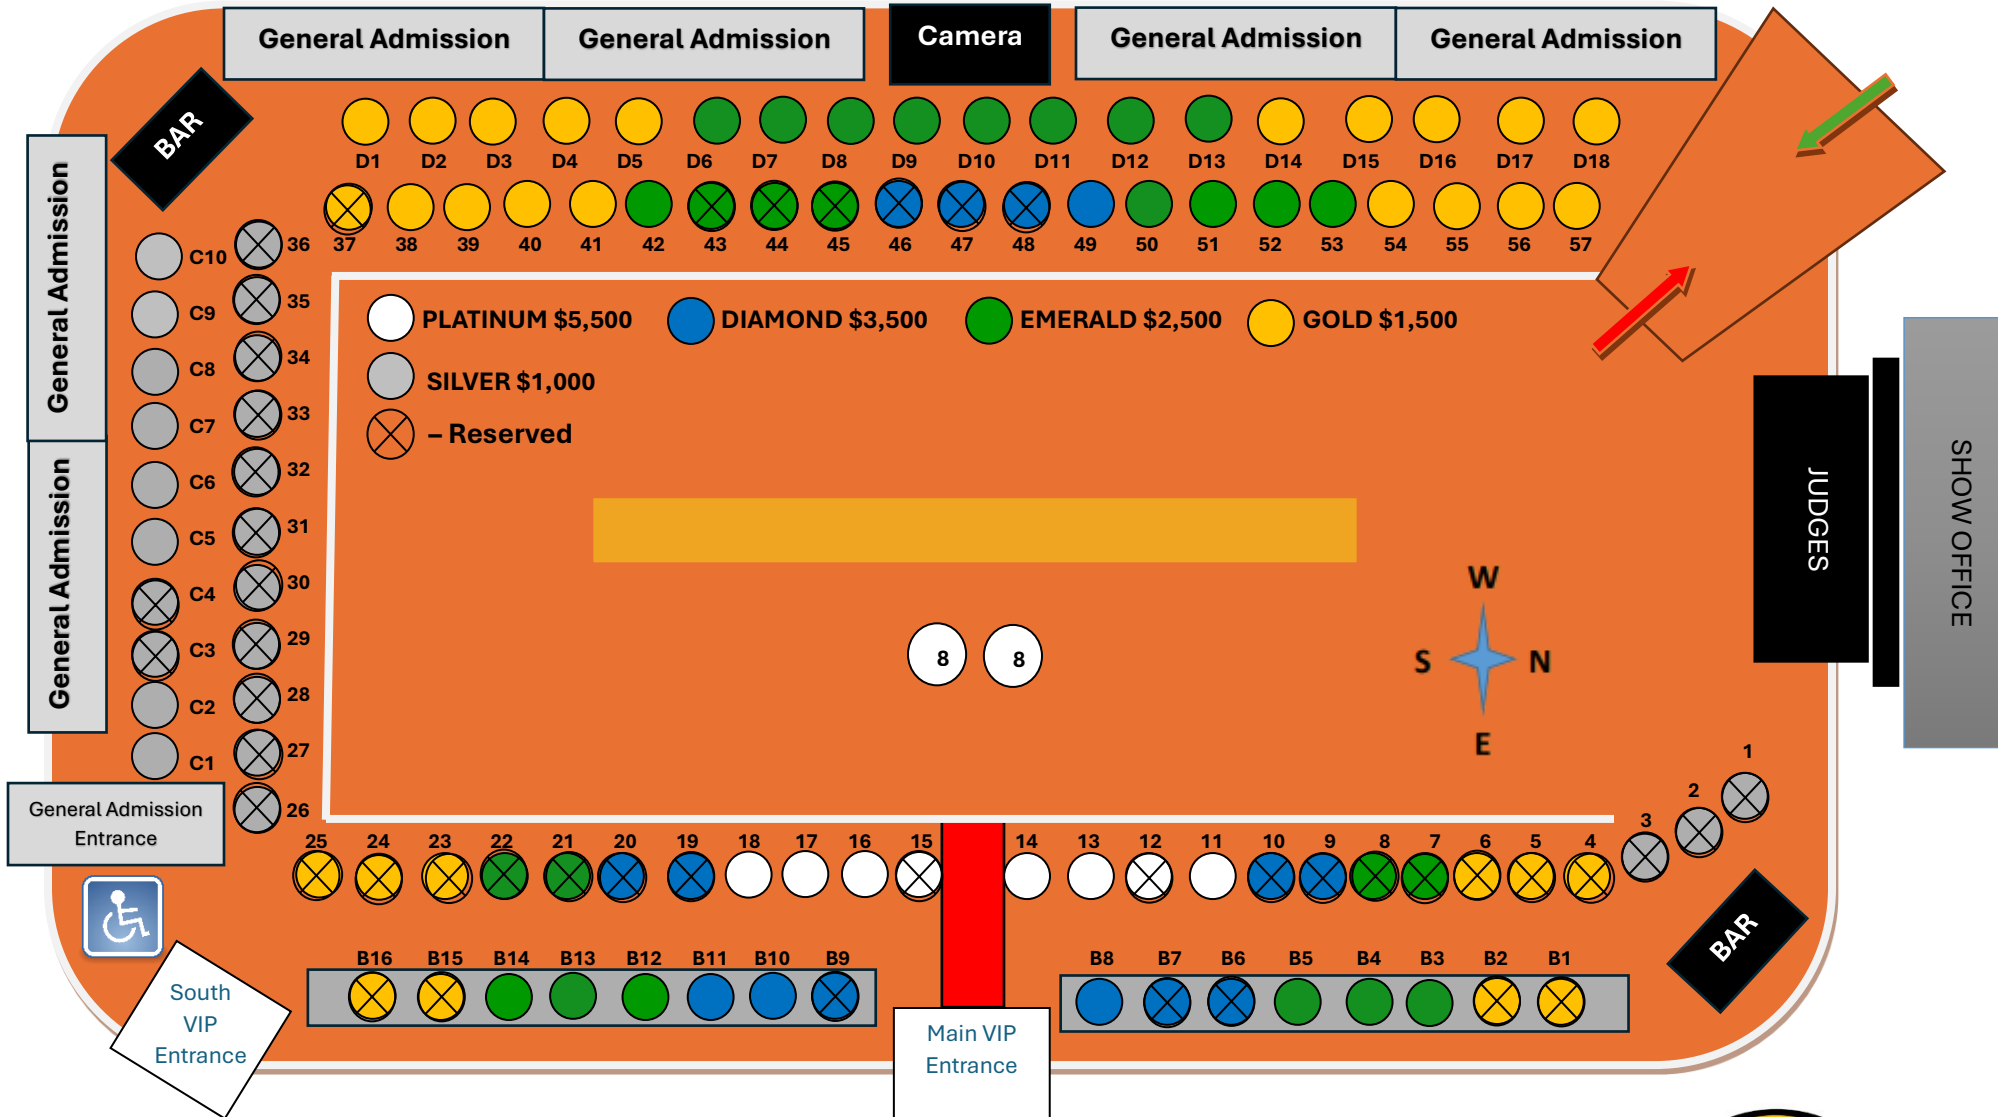

SPECTRUM INTERNATIONAL 2025

LAKE SIDE

Table Layout is for reference only. Table availability is not depicted. All requests should include preferences. All requests will be taken into consideration, subject to availability. Table Location may have a slight variation and are subject to change without notice.