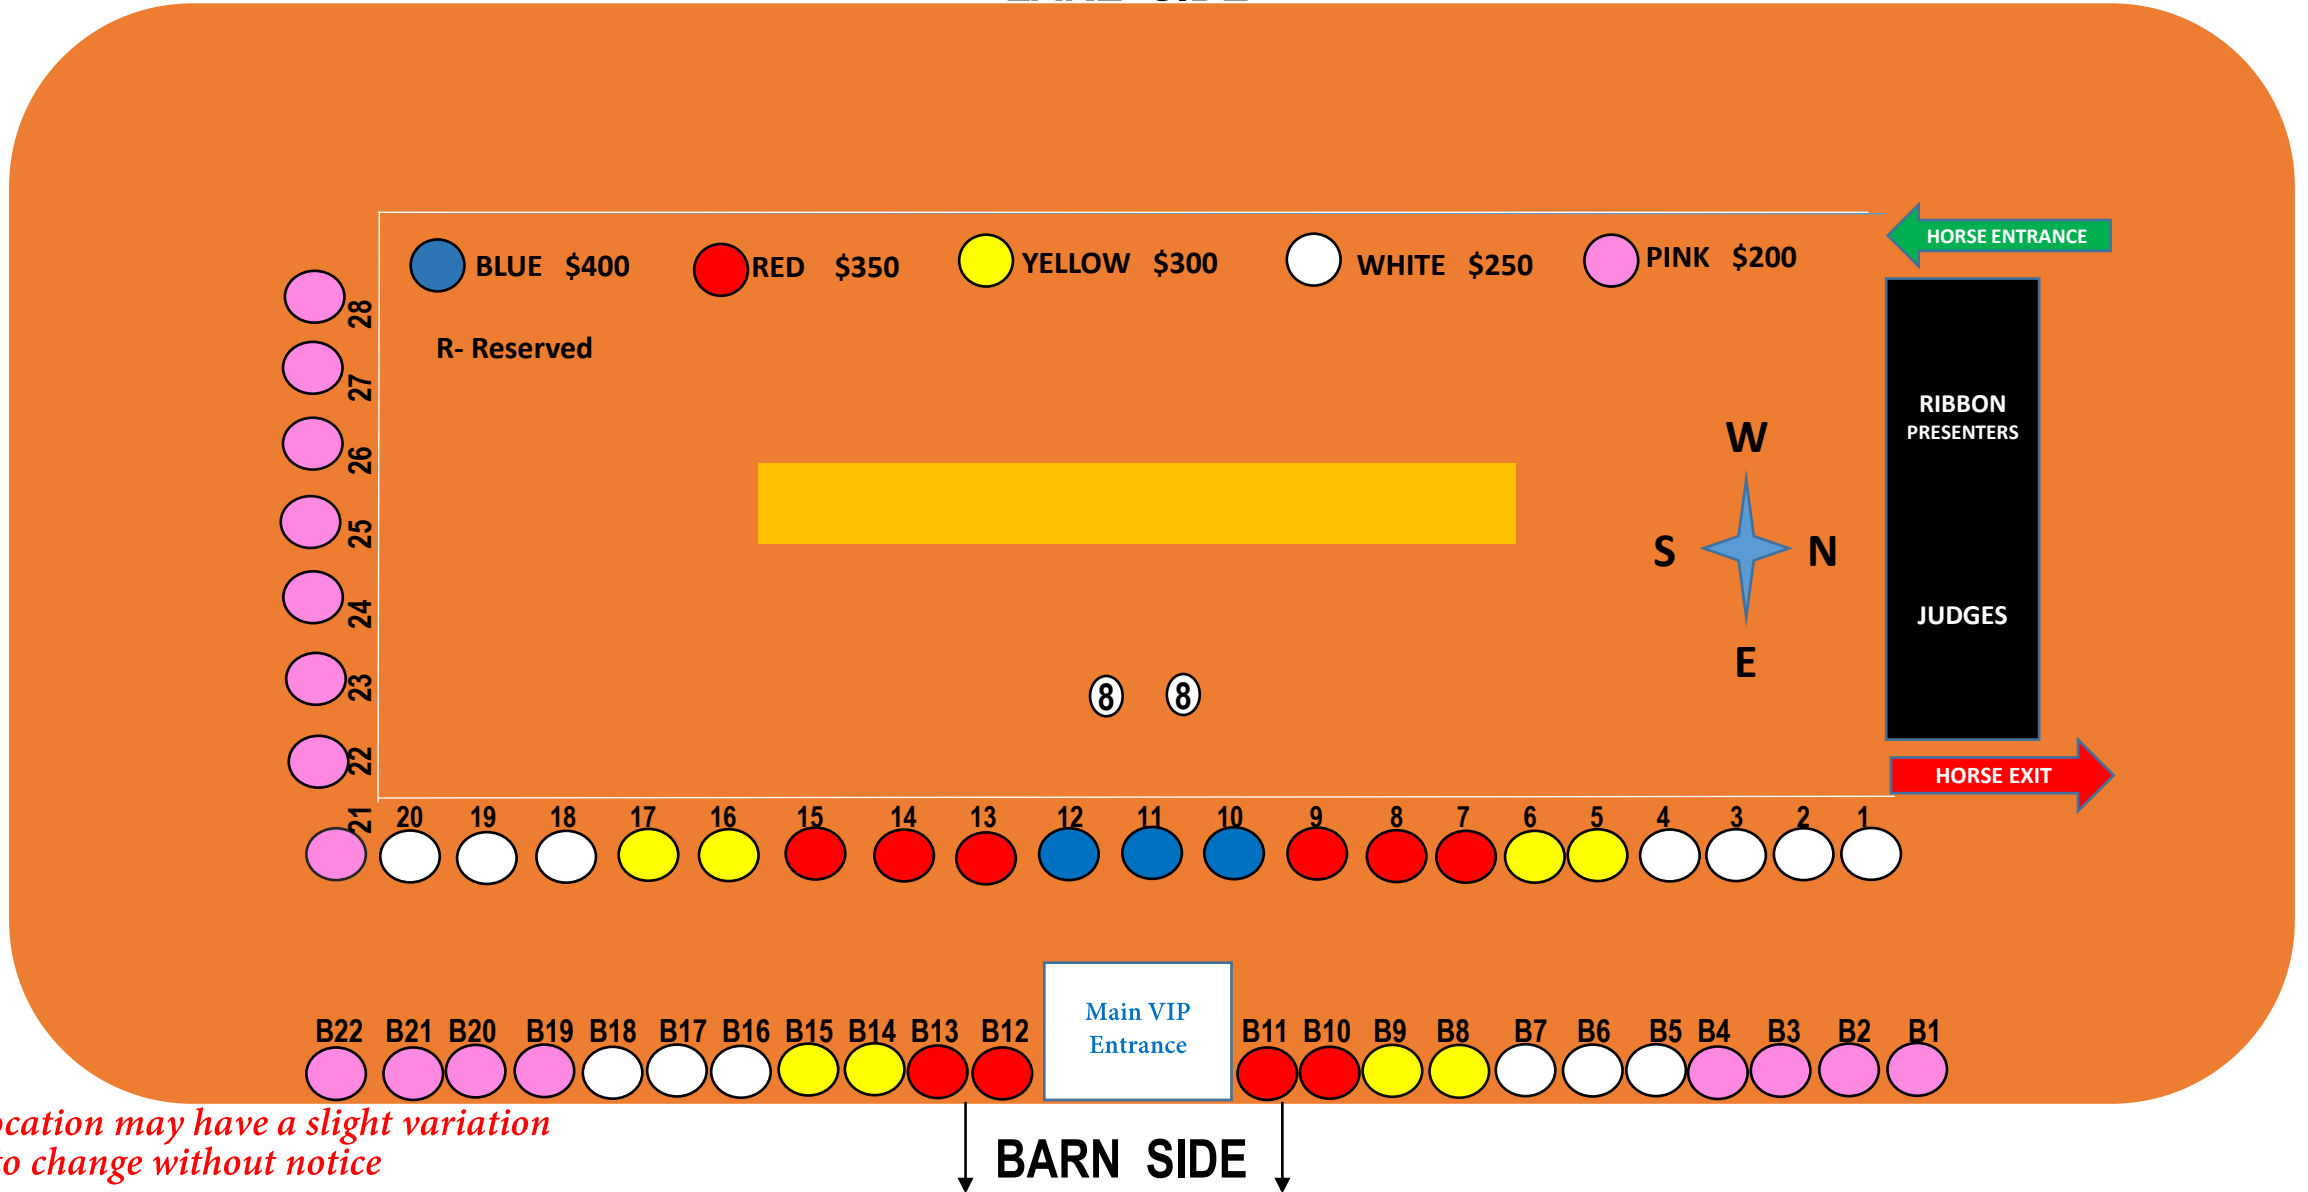

# LAST CHANCE SHOW – AUGUST 3-4, 2024

↑ LAKE SIDE ↑

● BLUE \$400   ● RED \$350   ● YELLOW \$300   ● WHITE \$250   ● PINK \$200

R- Reserved

HORSE ENTRANCE

RIBBON PRESENTERS

JUDGES

HORSE EXIT

8 8

Main VIP Entrance

BARN SIDE

*Table Location may have a slight variation  
Subject to change without notice*