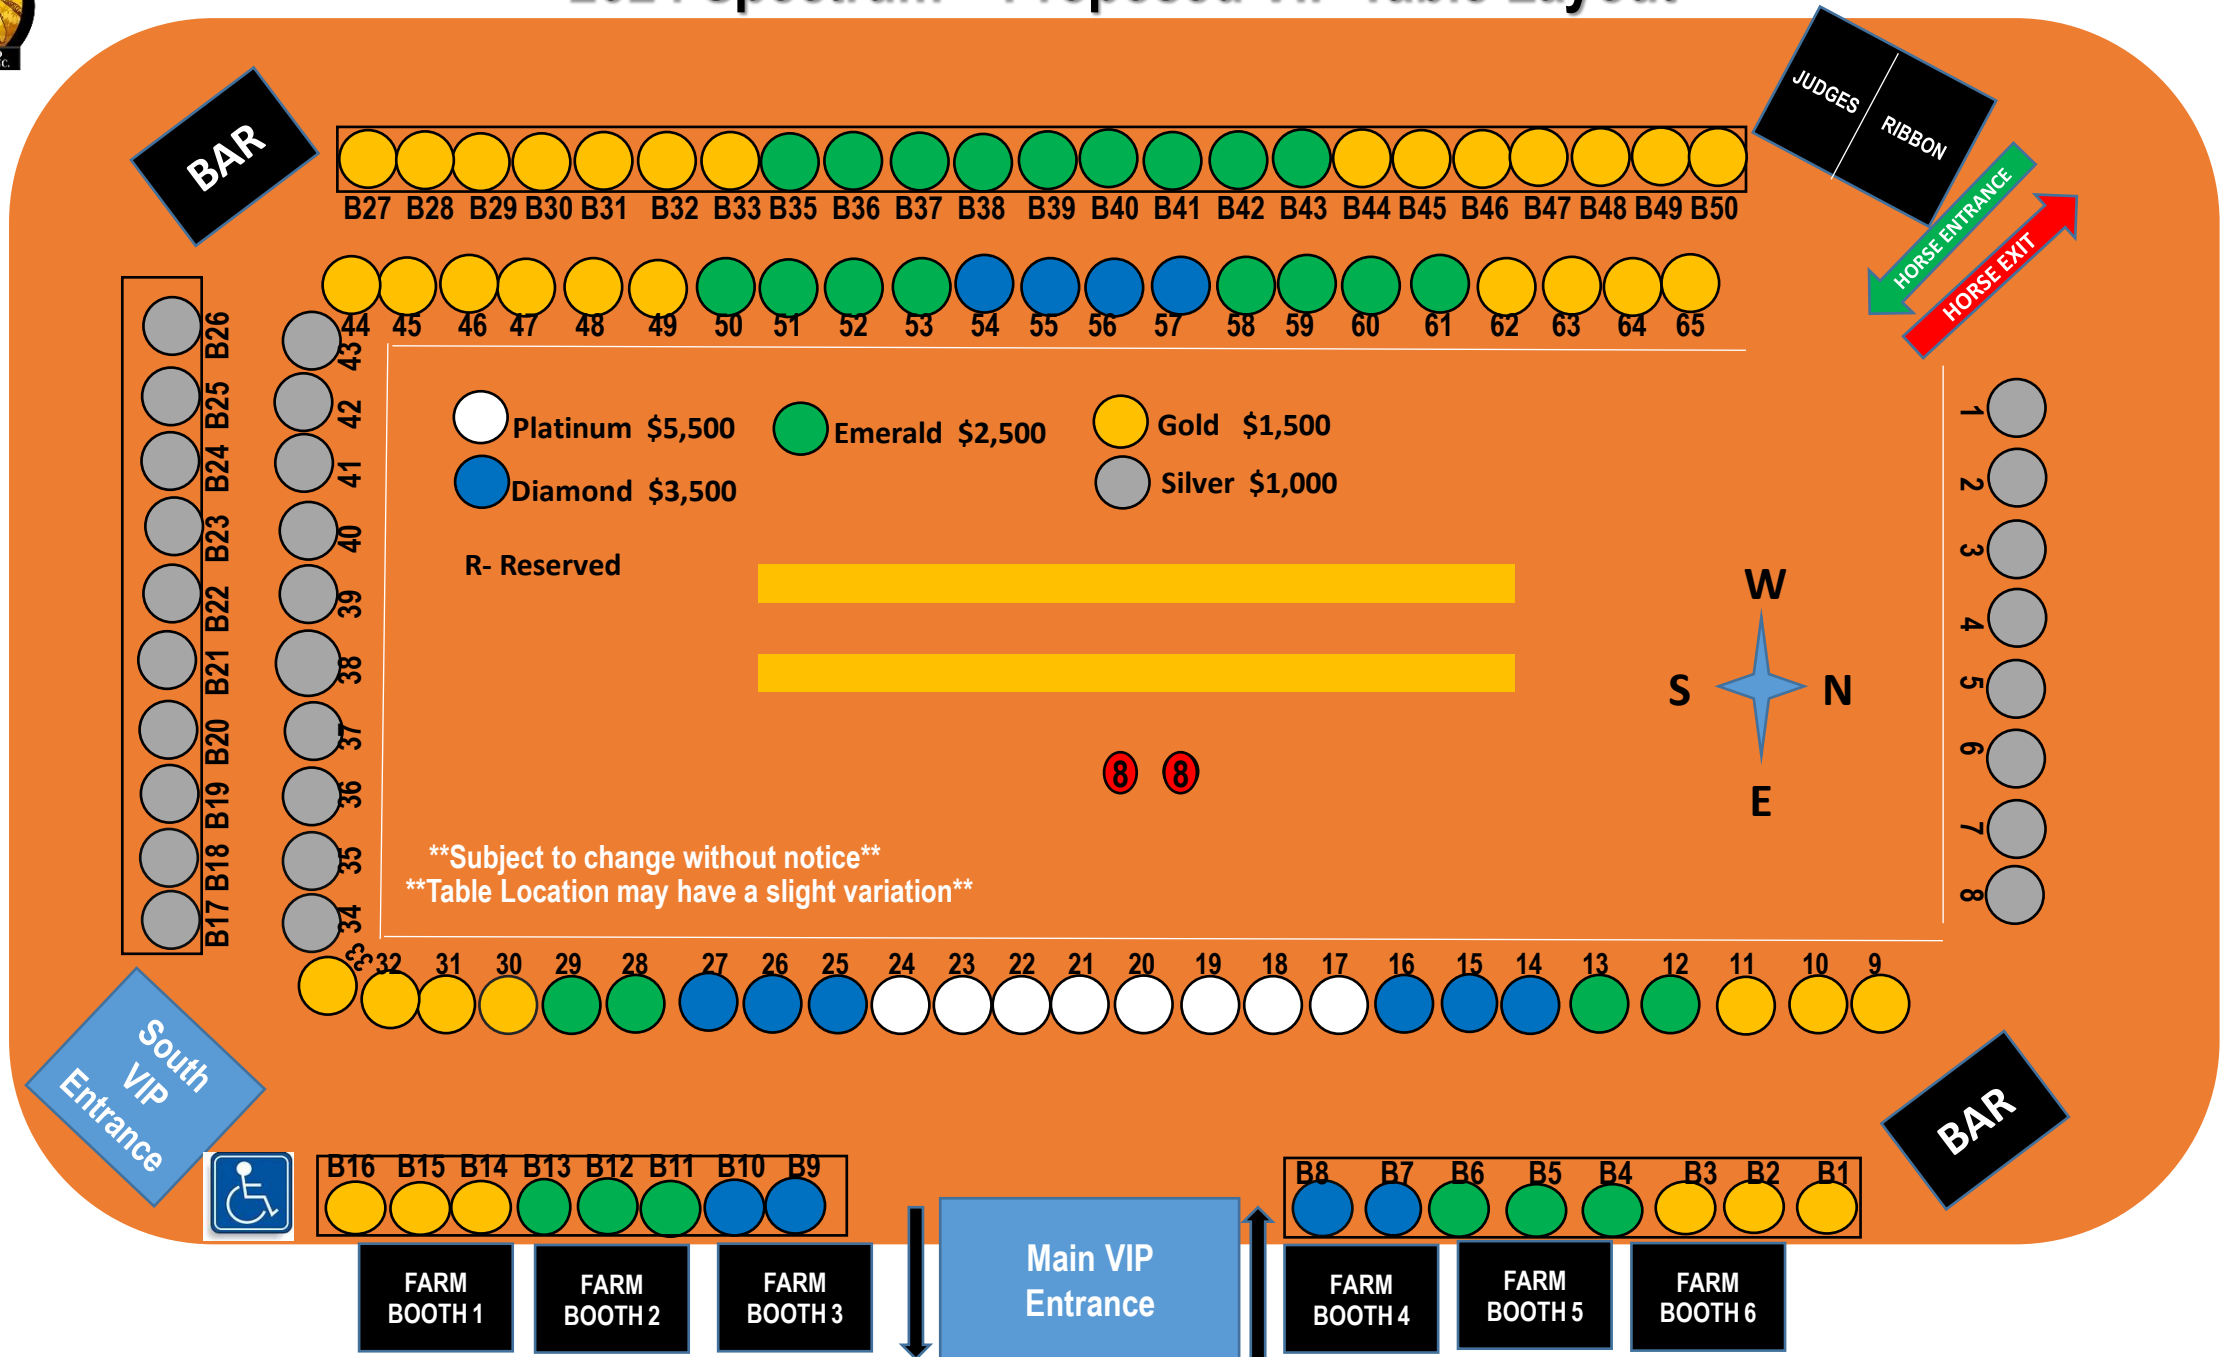

2024 Spectrum – Proposed VIP Table Layout

PLATINUM VIP TABLE SPONSORSHIP

\$5,500

- **One preferred center ring side table (8 seats)**

The platinum VIP Table location for this sponsorship is shown in white color on the VIP Table layout

- **Preferred stall location of your choice depending on availability**

Opportunity to purchase up to 15 stalls in the same location at standard rate (\$325/each)

- **Opportunity to display three (3) company/farm logos on rail inside main arena**

- **Preferred stall location of your choice depending on availability**

Opportunity to purchase up to 12 stalls in the same location at standard rate (\$325/each)

- **Opportunity to display two (2) company/farm logos on the rail inside main arena**

\$1,000

- **One preferred ring side table (8 seats)**

The Silver VIP Table location is shown in grey color on the VIP Table layout

****50% non-refundable deposit due at time of reservation.
Remaining balance due within 30 days.****