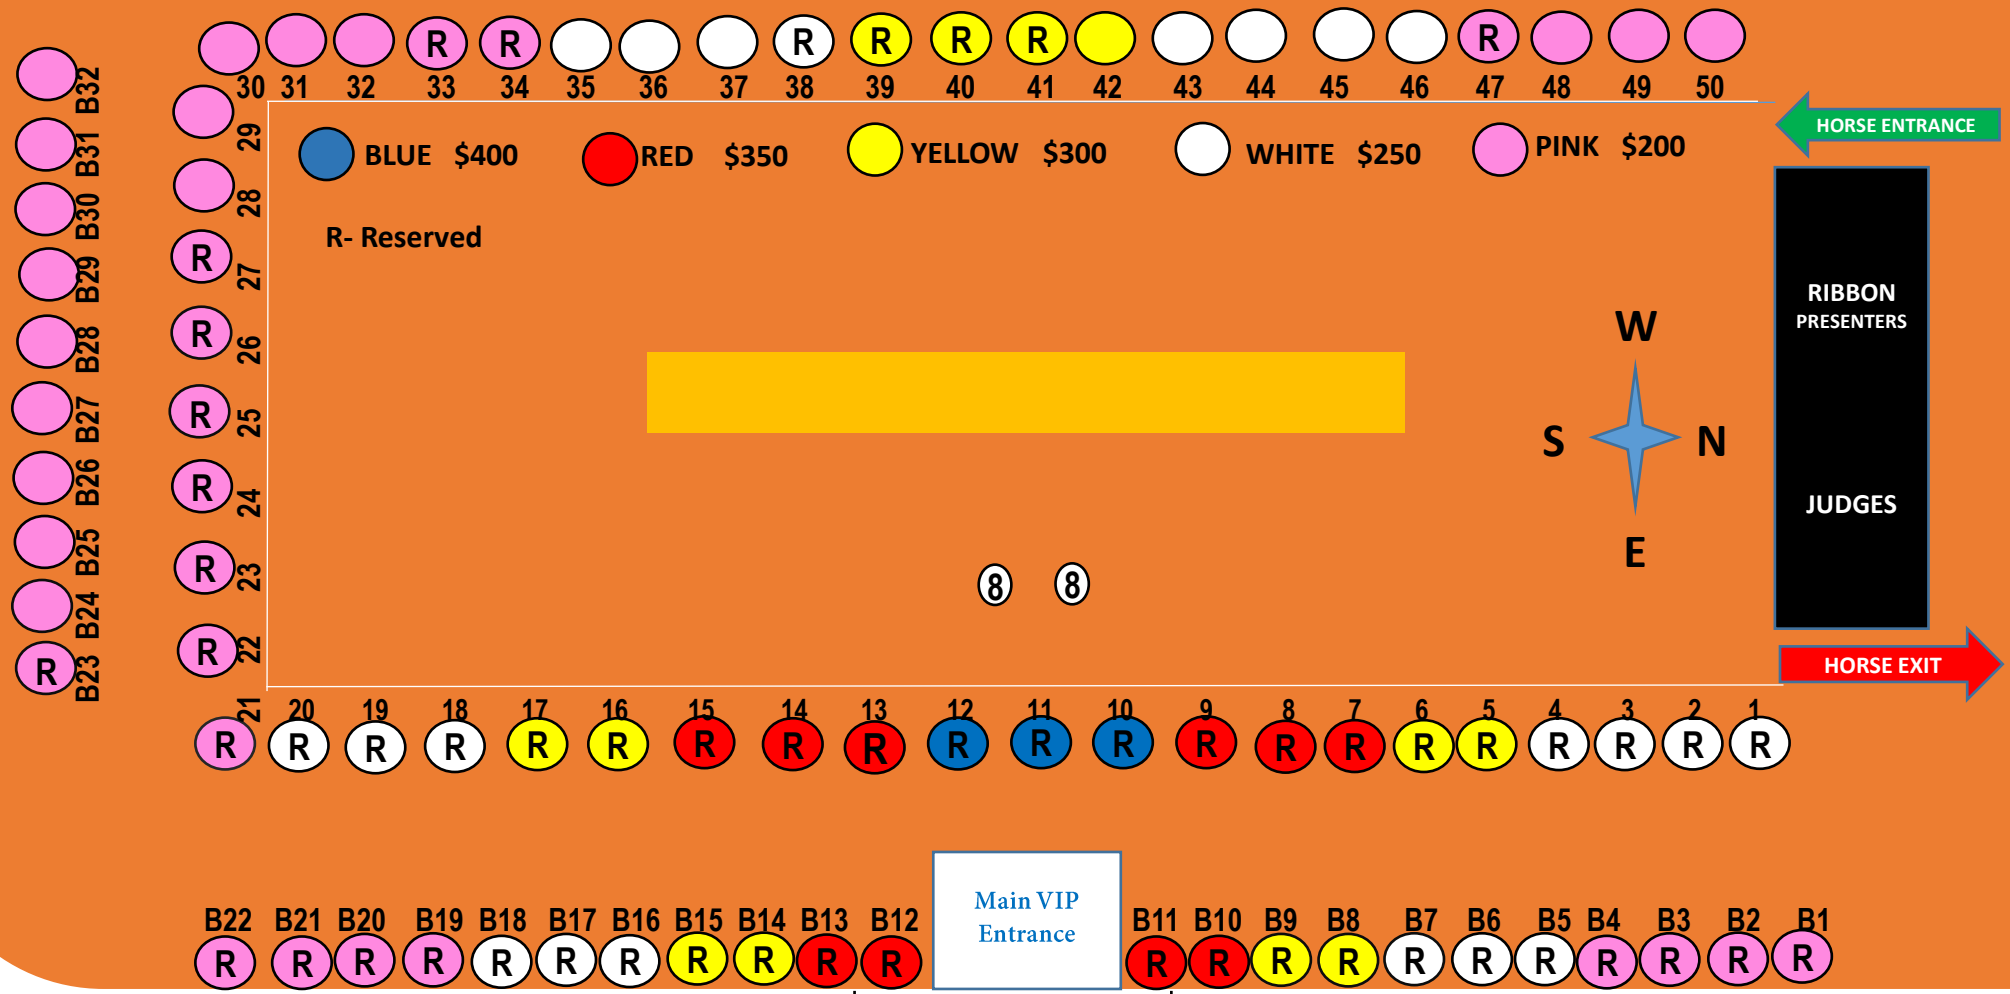

MIAMI WINTER PASO FINO SHOW DEC. 8-10, 2023

↑ LAKE SIDE ↑

*Table Location may have a slight variation
Subject to change without notice*

↓ BARN SIDE ↓